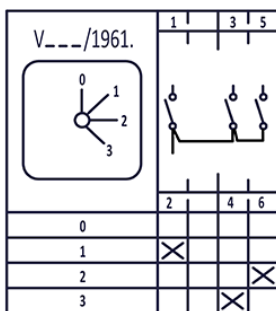

TECHNICAL DATA MERZ Cam Switch MN105

acc. IEC 60947-3, EN 60947-3	AC21A		MN 105
Rated operational current I_e		A	25
Rated operational voltage U_e		V	690
Rated uninterrupted current I_{th}	open	A	25
Rated uninterrupted current I_{the}	encapsulated	A	25
Rated insulation voltage U_i, Insulation group C acc. VDE 0110		V	690
Rated impulse withstand voltage U_{imp} (III/3)		kV	4

Making/breaking capacity Utilisation category	AC3		
	230 V 3~	kW	3
	400 V 3~	kW	5,5
	690 V 3~	kW	5,5
Single-phase motor	230 V 3~	kW	2,2
	400 V 3~	kW	3

Making/breaking capacity Utilisation category	AC23A(B)		
Motor Switch	230 V 3~	kW	4
Main Switch	400 V 3~	kW	7,5
Maintenance Switch	690 V 3~	kW	7,5

Short-circuit capacity			
Max. fuse rating (gG-Char.)		A	25
Rated conditional short-circuit current		kA_{eff}	10
Rated short-time withstand current I_{cw} 1sec		A	240
Rated short circuit making capacity I_{cm}		A	-
Isolating characteristics up to		V~	690
Terminal cross section solid or multi-stranded	min./max.	mm²	1,0-4
finely stranded with ferrule	min./max.	mm²	1,0-2,5
Terminal screws			M3
Torque terminal screws		Nm	0,8
Mechanical life	operating cycles		1x10⁶
Ambient temperature max./min.	open	°C	+50/-25
	encapsulated	°C	+40/-25

CONTACT DIAGRAMS MERZ Cam Switches (Examples)