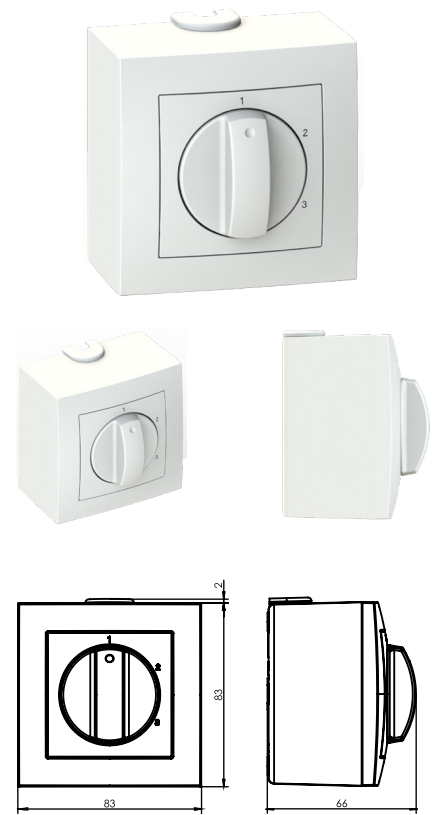

DESIGN surface-mount 9111

MERZ Schaltgeräte GMBH + CO KG

Kernerstraße 15   Telefon +49 (0) 7971 252-252
D-74405 Gaildorf   Fax   +49 (0) 7971 252-351

info@merz-schaltgeraete.de
www.merz-schaltgeraete.de

Switch to Quality!