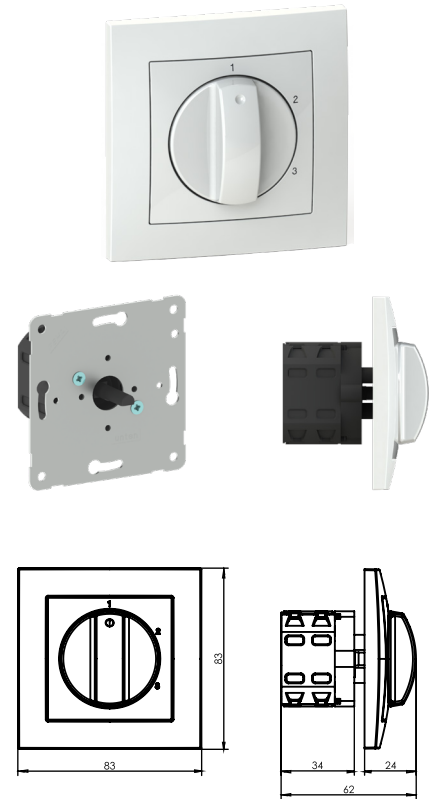

DESIGN flush-mounted 9110