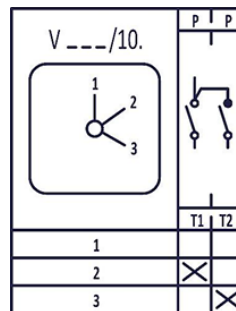

TECHNICAL DATA MERZ Cam Switch MN105

acc. IEC 60947-3, EN 60947-3	AC21A		MN 105
Rated operational current I_e		A	25
Rated operational voltage U_e		V	690
Rated uninterrupted current I_{th}	open	A	25
Rated uninterrupted current I_{the}	encapsulated	A	25
Rated insulation voltage U_i, Insulation group C acc. VDE 0110		V	690
Rated impulse withstand voltage U_{imp} (III/3)		kV	4

Making/breaking capacity Utilisation category	AC3		
	230 V 3~	kW	3
	400 V 3~	kW	5,5
	690 V 3~	kW	5,5
Single-phase motor	230 V 3~	kW	2,2
	400 V 3~	kW	3

Making/breaking capacity Utilisation category	AC23A(B)		
Motor Switch	230 V 3~	kW	4
Main Switch	400 V 3~	kW	7,5
Maintenance Switch	690 V 3~	kW	7,5

Short-circuit capacity			
Max. fuse rating (gG-Char.)		A	25
Rated conditional short-circuit current		kA_{eff}	10
Rated short-time withstand current I_{cw} 1sec		A	240
Rated short circuit making capacity I_{cm}		A	-
Isolating characteristics up to		V~	690
Terminal cross section solid or multi-stranded	min./max.	mm²	1,0-4
finely stranded with ferrule	min./max.	mm²	1,0-2,5
Terminal screws			M3
Torque terminal screws		Nm	0,8
Mechanical life	operating cycles		1x10⁶
Ambient temperature max./min.	open	°C	+50/-25
	encapsulated	°C	+40/-25

CONTACT DIAGRAMS MERZ Cam Switches (Examples)