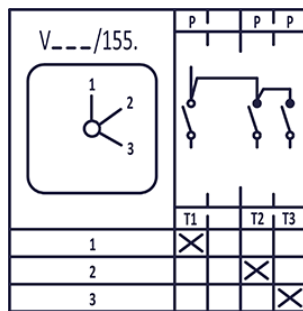

TECHNICAL DATA MERZ Cam Switch MN105

acc. IEC 60947-3, EN 60947-3	AC21A		MN 105
Rated operational current I_e		A	25
Rated operational voltage U_e		V	690
Rated uninterrupted current I_{th}	open	A	25
Rated uninterrupted current I_{the}	encapsulated	A	25
Rated insulation voltage U_i, Insulation group C acc. VDE 0110		V	690
Rated impulse withstand voltage U_{imp} (III/3)		kV	4

Making/breaking capacity Utilisation category	AC3		
	230 V 3~	kW	3
	400 V 3~	kW	5,5
	690 V 3~	kW	5,5
Single-phase motor	230 V 3~	kW	2,2
	400 V 3~	kW	3

Making/breaking capacity Utilisation category	AC23A(B)		
Motor Switch	230 V 3~	kW	4
Main Switch	400 V 3~	kW	7,5
Maintenance Switch	690 V 3~	kW	7,5

Short-circuit capacity			
Max. fuse rating (gG-Char.)		A	25
Rated conditional short-circuit current		kA_{eff}	10
Rated short-time withstand current I_{cw} 1sec		A	240
Rated short circuit making capacity I_{cm}		A	-
Isolating characteristics up to		V~	690
Terminal cross section solid or multi-stranded	min./max.	mm²	1,0-4
finely stranded with ferrule	min./max.	mm²	1,0-2,5
Terminal screws			M3
Torque terminal screws		Nm	0,8
Mechanical life	operating cycles		1x10⁶
Ambient temperature max./min.	open	°C	+50/-25
	encapsulated	°C	+40/-25

CONTACT DIAGRAMS MERZ Cam Switches (Examples)