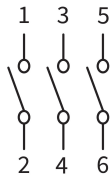

## Contact diagrams series MN Repair- Maintenance switch

**A** Ein-Aus Schalter  
On-Off switches

- X Contact closed
- Spring loaded switch
- Contact closed without interruption

*Subject to change without notice, errors and errata excepted.*

## Contact diagrams series MN Repair- Maintenance switch

**A** Ein-Aus Schalter  
On-Off switches

- X Contact closed
- Spring loaded switch
- Contact closed without interruption

Subject to change without notice, errors and errata excepted.