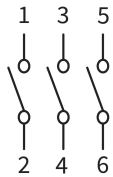

## Contact diagrams series MN Repair- Maintenance switch

**A** Ein-Aus Schalter  
On-Off switches

- X Contact closed
- Spring loaded switch
- Contact closed without interruption

*Subject to change without notice, errors and errata excepted.*

## Contact diagrams series MN Repair- Maintenance switch

**A** Ein-Aus Schalter  
On-Off switches

- X Contact closed
- Spring loaded switch
- Contact closed without interruption

Subject to change without notice, errors and errata excepted.