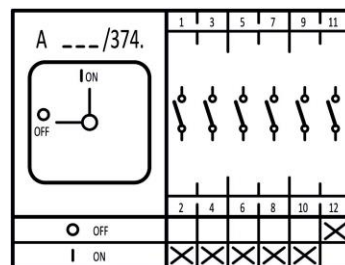

## Contact diagrams series MN Repair- Maintenance switch

**A** Ein-Aus Schalter  
On-Off switches

- X Contact closed
- Spring loaded switch
- Contact closed without interruption

*Subject to change without notice, errors and errata excepted.*

## Contact diagrams series MN Repair- Maintenance switch

**A** Ein-Aus Schalter  
On-Off switches

- X Contact closed
- Spring loaded switch
- Contact closed without interruption

Subject to change without notice, errors and errata excepted.