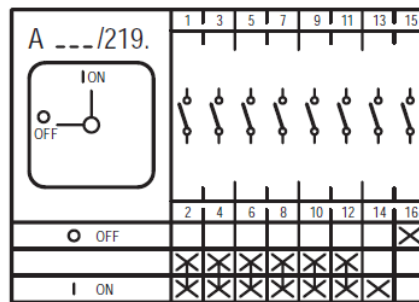

## Contact diagrams series MN Repair- Maintenance switch

**A** Ein-Aus Schalter  
On-Off switches

- X Contact closed
- Spring loaded switch
- Contact closed without interruption

*Subject to change without notice, errors and errata excepted.*

## Contact diagrams series MN Repair- Maintenance switch

**A** Ein-Aus Schalter  
On-Off switches

- X Contact closed
- Spring loaded switch
- Contact closed without interruption

Subject to change without notice, errors and errata excepted.