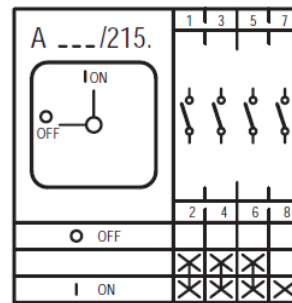

## Contact diagrams series MN Repair- Maintenance switch

**A** Ein-Aus Schalter  
On-Off switches

- X Contact closed
- Spring loaded switch
- Contact closed without interruption

*Subject to change without notice, errors and errata excepted.*

## Contact diagrams series MN Repair- Maintenance switch

**A** Ein-Aus Schalter  
On-Off switches

- X Contact closed
- Spring loaded switch
- Contact closed without interruption

Subject to change without notice, errors and errata excepted.