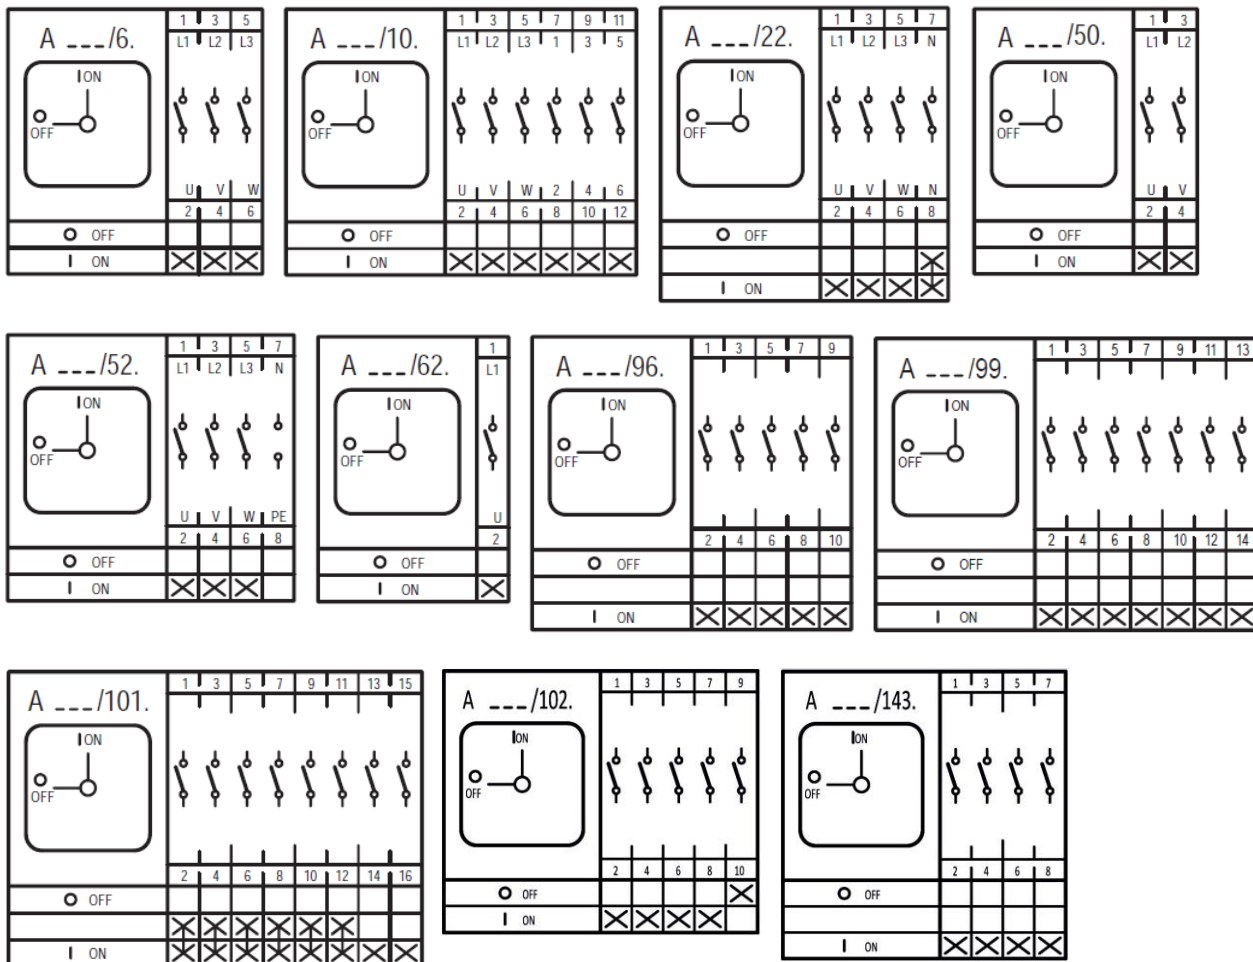

## Contact diagrams series MN Repair- Maintenance switch

**A** Ein-Aus Schalter  
On-Off switches

- X Contact closed
- Spring loaded switch
- Contact closed without interruption

*Subject to change without notice, errors and errata excepted.*

## Contact diagrams series MN Repair- Maintenance switch

**A** Ein-Aus Schalter  
On-Off switches

- X Contact closed
- Spring loaded switch
- Contact closed without interruption

Subject to change without notice, errors and errata excepted.