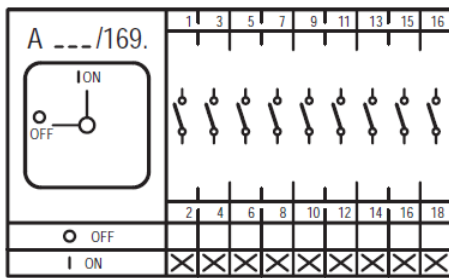

## Contact diagrams series MN Repair- Maintenance switch

**A** Ein-Aus Schalter  
On-Off switches

- X Contact closed
- Spring loaded switch
- Contact closed without interruption

*Subject to change without notice, errors and errata excepted.*

## Contact diagrams series MN Repair- Maintenance switch

**A** Ein-Aus Schalter  
On-Off switches

- X Contact closed
- Spring loaded switch
- Contact closed without interruption

Subject to change without notice, errors and errata excepted.