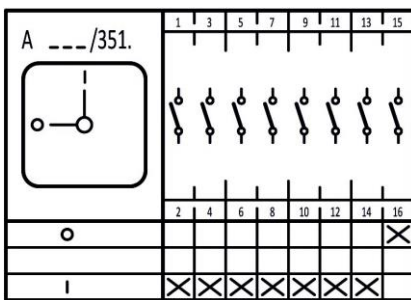

## Contact diagrams series MN Repair- Maintenance switch

**A** Ein-Aus Schalter  
On-Off switches

- X Contact closed
- Spring loaded switch
- Contact closed without interruption

*Subject to change without notice, errors and errata excepted.*

## Contact diagrams series MN Repair- Maintenance switch

**A** Ein-Aus Schalter  
On-Off switches

- X Contact closed
- Spring loaded switch
- Contact closed without interruption

Subject to change without notice, errors and errata excepted.