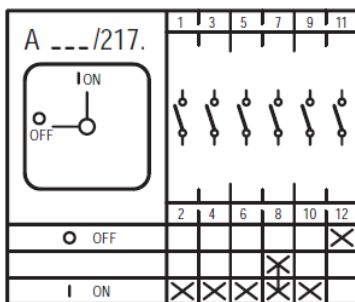

## Contact diagrams series MN Repair- Maintenance switch

**A** Ein-Aus Schalter  
On-Off switches

- X Contact closed
- Spring loaded switch
- Contact closed without interruption

*Subject to change without notice, errors and errata excepted.*

## Contact diagrams series MN Repair- Maintenance switch

**A** Ein-Aus Schalter  
On-Off switches

- X Contact closed
- Spring loaded switch
- Contact closed without interruption

Subject to change without notice, errors and errata excepted.