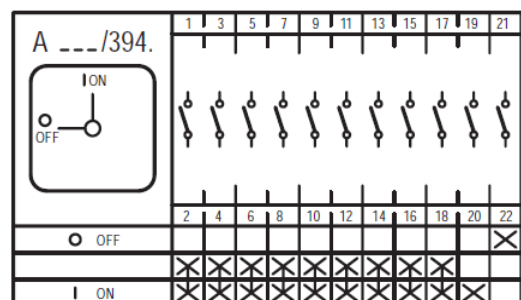

## Contact diagrams series MN Repair- Maintenance switch

**A** Ein-Aus Schalter  
On-Off switches

- X Contact closed
- Spring loaded switch
- Contact closed without interruption

*Subject to change without notice, errors and errata excepted.*

## Contact diagrams series MN Repair- Maintenance switch

**A** Ein-Aus Schalter  
On-Off switches

- X Contact closed
- Spring loaded switch
- Contact closed without interruption

Subject to change without notice, errors and errata excepted.