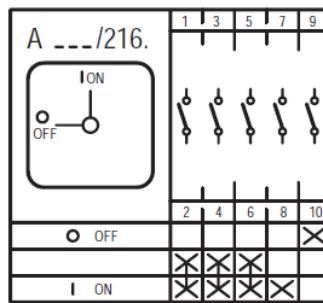

## Contact diagrams series MN Repair- Maintenance switch

**A** Ein-Aus Schalter  
On-Off switches

- X Contact closed
- Spring loaded switch
- Contact closed without interruption

*Subject to change without notice, errors and errata excepted.*

## Contact diagrams series MN Repair- Maintenance switch

**A** Ein-Aus Schalter  
On-Off switches

- X Contact closed
- Spring loaded switch
- Contact closed without interruption

Subject to change without notice, errors and errata excepted.