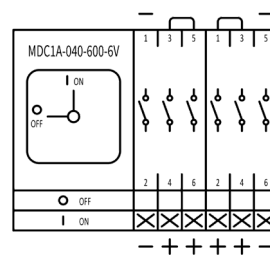

ESQUEMA DE CONTACTOS 2-MPPTS

CONTACT DIAGRAMS 2-MPPTS

MDC1A 025-600-4 E IEC

MDC1A 025-600-4 V IEC

MDC1A 025-600-4 E/V UL

MDC1A 040-600-32 E/V IEC

MDC1A 040-600-6 E IEC

MDC1A 040-600-6 V IEC

MDC1A 045-600-6 E IEC

MDC1A 045-600-6 V IEC

MDC1A 040-1000-8 E/V IEC UL

MDC10-040-1000-32 E/V IEC

ESQUEMA DE CONTACTOS 2-MPPTS CONTACT DIAGRAMS 2-MPPTS

Switch to Quality!

MDC10-040-1000-4 E/V IEC MDC10-040-1000-4 E/V UL

MDC10-040-1000-42 E/V IEC MDC10-040-1000-42 E/V UL

MDC10-040-1000-62 E/V IEC

E-Variante = Montaje frontal / E-variant = Front mounting

V-Variante = Montaje fondo armario / V-variant = Base mounting

Interruptores On-Off
On-Off switches