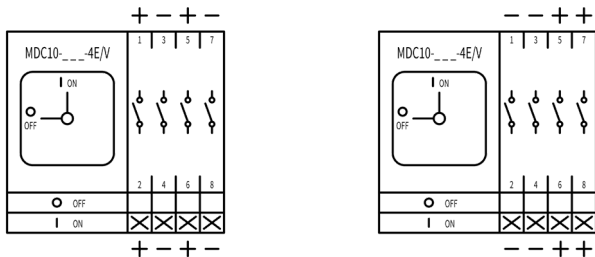

MDC1A 045-600-6 E IEC

MDC1A 045-600-6 V IEC

MDC1A 040-1000-8 E/V IEC UL

MDC10-040-1000-32 E/V IEC

ESQUEMA DE CONTACTOS 2-MPPTS CONTACT DIAGRAMS 2-MPPTS

Switch to Quality!

MDC10-040-1000-4 E/V IEC MDC10-040-1000-4 E/V UL

MDC10-040-1000-42 E/V IEC MDC10-040-1000-42 E/V UL

MDC10-040-1000-62 E/V IEC

E-Variante = Montaje frontal / E-variant = Front mounting

V-Variante = Montaje fondo armario / V-variant = Base mounting

Interruptores On-Off
On-Off switches