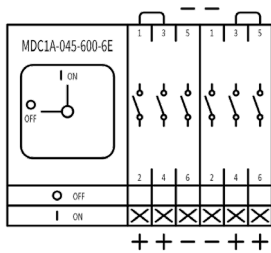

ESQUEMA DE CONTACTOS 2-MPPTS

CONTACT DIAGRAMS 2-MPPTS

MDC1A 025-600-4 E IEC

MDC1A 025-600-4 V IEC

MDC1A 025-600-4 E/V UL

MDC1A 040-600-32 E/V IEC

MDC1A 040-600-6 E IEC

MDC1A 040-600-6 V IEC

MDC1A 045-600-6 E IEC

MDC1A 045-600-6 V IEC

MDC1A 040-1000-8 E/V IEC UL

MDC10-040-1000-32 E/V IEC

ESQUEMA DE CONTACTOS 2-MPPTS CONTACT DIAGRAMS 2-MPPTS

Switch to Quality!

MDC10-040-1000-4 E/V IEC MDC10-040-1000-4 E/V UL

MDC10-040-1000-42 E/V IEC MDC10-040-1000-42 E/V UL

MDC10-040-1000-62 E/V IEC

E-Variante = Montaje frontal / E-variant = Front mounting

V-Variante = Montaje fondo armario / V-variant = Base mounting

Interruptores On-Off
On-Off switches