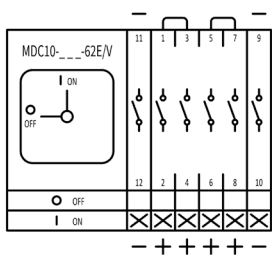

ESQUEMA DE CONTACTOS 2-MPPTS

CONTACT DIAGRAMS 2-MPPTS

MDC1A 025-600-4 E IEC

MDC1A 025-600-4 V IEC

MDC1A 025-600-4 E/V UL

MDC1A 040-600-32 E/V IEC

MDC1A 040-600-6 E IEC

MDC1A 040-600-6 V IEC

MDC1A 045-600-6 E IEC

MDC1A 045-600-6 V IEC

MDC1A 040-1000-8 E/V IEC UL

MDC10-040-1000-32 E/V IEC

ESQUEMA DE CONTACTOS 2-MPPTS CONTACT DIAGRAMS 2-MPPTS

Switch to Quality!

MDC10-040-1000-4 E/V IEC MDC10-040-1000-4 E/V UL

MDC10-040-1000-42 E/V IEC MDC10-040-1000-42 E/V UL

MDC10-040-1000-62 E/V IEC

E-Variante = Montaje frontal / E-variant = Front mounting

V-Variante = Montaje fondo armario / V-variant = Base mounting

Interruptores On-Off
On-Off switches