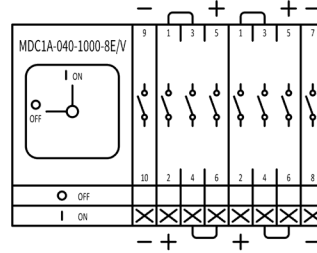

ESQUEMA DE CONTACTOS 2-MPPTS

CONTACT DIAGRAMS 2-MPPTS

MDC1A 025-600-4 E IEC

MDC1A 025-600-4 V IEC

MDC1A 025-600-4 E/V UL

MDC1A 040-600-32 E/V IEC

MDC1A 040-600-6 E IEC

MDC1A 040-600-6 V IEC

MDC1A 045-600-6 E IEC

MDC1A 045-600-6 V IEC

MDC1A 040-1000-8 E/V IEC UL

MDC10-040-1000-32 E/V IEC

ESQUEMA DE CONTACTOS 2-MPPTS CONTACT DIAGRAMS 2-MPPTS

Switch to Quality!

MDC10-040-1000-4 E/V IEC MDC10-040-1000-4 E/V UL

MDC10-040-1000-42 E/V IEC MDC10-040-1000-42 E/V UL

MDC10-040-1000-62 E/V IEC

E-Variante = Montaje frontal / E-variant = Front mounting

V-Variante = Montaje fondo armario / V-variant = Base mounting

Interruptores On-Off
On-Off switches