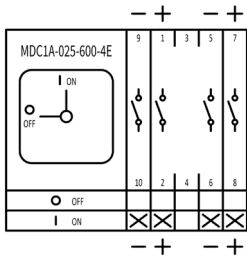

ESQUEMA DE CONTACTOS 2-MPPTS

CONTACT DIAGRAMS 2-MPPTS

MDC1A 025-600-4 E IEC

MDC1A 025-600-4 V IEC

MDC1A 025-600-4 E/V UL

MDC1A 040-600-32 E/V IEC

MDC1A 040-600-6 E IEC

MDC1A 040-600-6 V IEC

MDC1A 045-600-6 E IEC

MDC1A 045-600-6 V IEC

MDC1A 040-1000-8 E/V IEC UL

MDC10-040-1000-32 E/V IEC

ESQUEMA DE CONTACTOS 2-MPPTS CONTACT DIAGRAMS 2-MPPTS

Switch to Quality!

MDC10-040-1000-4 E/V IEC MDC10-040-1000-4 E/V UL

MDC10-040-1000-42 E/V IEC MDC10-040-1000-42 E/V UL

MDC10-040-1000-62 E/V IEC

E-Variante = Montaje frontal / E-variant = Front mounting

V-Variante = Montaje fondo armario / V-variant = Base mounting

Interruptores On-Off
On-Off switches