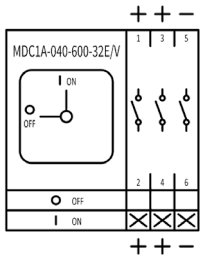

ESQUEMA DE CONTACTOS 2-MPPTS

CONTACT DIAGRAMS 2-MPPTS

MDC1A 025-600-4 E IEC

MDC1A 025-600-4 V IEC

MDC1A 025-600-4 E/V UL

MDC1A 040-600-32 E/V IEC

MDC1A 040-600-6 E IEC

MDC1A 040-600-6 V IEC

MDC1A 045-600-6 E IEC

MDC1A 045-600-6 V IEC

MDC1A 040-1000-8 E/V IEC UL

MDC10-040-1000-32 E/V IEC

ESQUEMA DE CONTACTOS 2-MPPTS CONTACT DIAGRAMS 2-MPPTS

Switch to Quality!

MDC10-040-1000-4 E/V IEC MDC10-040-1000-4 E/V UL

MDC10-040-1000-42 E/V IEC MDC10-040-1000-42 E/V UL

MDC10-040-1000-62 E/V IEC

E-Variante = Montaje frontal / E-variant = Front mounting

V-Variante = Montaje fondo armario / V-variant = Base mounting

Interruptores On-Off
On-Off switches