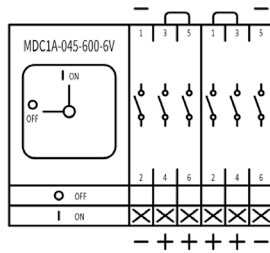

ESQUEMA DE CONTACTOS 2-MPPTS

CONTACT DIAGRAMS 2-MPPTS

MDC1A 025-600-4 E IEC

MDC1A 025-600-4 V IEC

MDC1A 025-600-4 E/V UL

MDC1A 040-600-32 E/V IEC

MDC1A 040-600-6 E IEC

MDC1A 040-600-6 V IEC

MDC1A 045-600-6 E IEC

MDC1A 045-600-6 V IEC

MDC1A 040-1000-8 E/V IEC UL

MDC10-040-1000-32 E/V IEC

ESQUEMA DE CONTACTOS 2-MPPTS CONTACT DIAGRAMS 2-MPPTS

Switch to Quality!

MDC10-040-1000-4 E/V IEC MDC10-040-1000-4 E/V UL

MDC10-040-1000-42 E/V IEC MDC10-040-1000-42 E/V UL

MDC10-040-1000-62 E/V IEC

E-Variante = Montaje frontal / E-variant = Front mounting

V-Variante = Montaje fondo armario / V-variant = Base mounting

Interruptores On-Off
On-Off switches