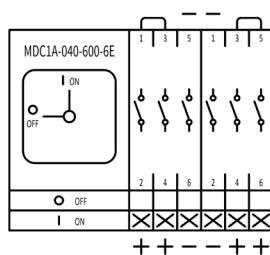

ESQUEMA DE CONTACTOS 2-MPPTS

CONTACT DIAGRAMS 2-MPPTS

MDC1A 025-600-4 E IEC

MDC1A 025-600-4 V IEC

MDC1A 025-600-4 E/V UL

MDC1A 040-600-32 E/V IEC

MDC1A 040-600-6 E IEC

MDC1A 040-600-6 V IEC

MDC1A 045-600-6 E IEC

MDC1A 045-600-6 V IEC

MDC1A 040-1000-8 E/V IEC UL

MDC10-040-1000-32 E/V IEC

ESQUEMA DE CONTACTOS 2-MPPTS CONTACT DIAGRAMS 2-MPPTS

Switch to Quality!

MDC10-040-1000-4 E/V IEC MDC10-040-1000-4 E/V UL

MDC10-040-1000-42 E/V IEC MDC10-040-1000-42 E/V UL

MDC10-040-1000-62 E/V IEC

E-Variante = Montaje frontal / E-variant = Front mounting

V-Variante = Montaje fondo armario / V-variant = Base mounting

Interruptores On-Off
On-Off switches