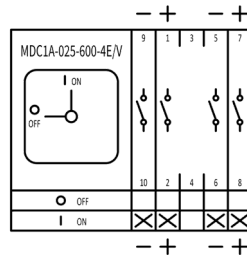

ESQUEMA DE CONTACTOS 2-MPPTS

CONTACT DIAGRAMS 2-MPPTS

MDC1A 025-600-4 E IEC

MDC1A 025-600-4 V IEC

MDC1A 025-600-4 E/V UL

MDC1A 040-600-32 E/V IEC

MDC1A 040-600-6 E IEC

MDC1A 040-600-6 V IEC

MDC1A 045-600-6 E IEC

MDC1A 045-600-6 V IEC

MDC1A 040-1000-8 E/V IEC UL

MDC10-040-1000-32 E/V IEC

ESQUEMA DE CONTACTOS 2-MPPTS CONTACT DIAGRAMS 2-MPPTS

Switch to Quality!

MDC10-040-1000-4 E/V IEC MDC10-040-1000-4 E/V UL

MDC10-040-1000-42 E/V IEC MDC10-040-1000-42 E/V UL

MDC10-040-1000-62 E/V IEC

E-Variante = Montaje frontal / E-variant = Front mounting

V-Variante = Montaje fondo armario / V-variant = Base mounting

Interruptores On-Off
On-Off switches