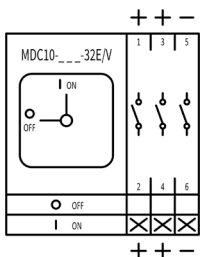

ESQUEMA DE CONTACTOS 2-MPPTS

CONTACT DIAGRAMS 2-MPPTS

MDC1A 025-600-4 E IEC

MDC1A 025-600-4 V IEC

MDC1A 025-600-4 E/V UL

MDC1A 040-600-32 E/V IEC

MDC1A 040-600-6 E IEC

MDC1A 040-600-6 V IEC

MDC1A 045-600-6 E IEC

MDC1A 045-600-6 V IEC

MDC1A 040-1000-8 E/V IEC UL

MDC10-040-1000-32 E/V IEC

ESQUEMA DE CONTACTOS 2-MPPTS CONTACT DIAGRAMS 2-MPPTS

Switch to Quality!

MDC10-040-1000-4 E/V IEC MDC10-040-1000-4 E/V UL

MDC10-040-1000-42 E/V IEC MDC10-040-1000-42 E/V UL

MDC10-040-1000-62 E/V IEC

E-Variante = Montaje frontal / E-variant = Front mounting

V-Variante = Montaje fondo armario / V-variant = Base mounting

Interruptores On-Off
On-Off switches