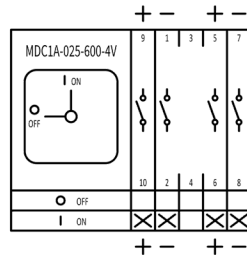

ESQUEMA DE CONTACTOS 2-MPPTS

CONTACT DIAGRAMS 2-MPPTS

MDC1A 025-600-4 E IEC

MDC1A 025-600-4 V IEC

MDC1A 025-600-4 E/V UL

MDC1A 040-600-32 E/V IEC

MDC1A 040-600-6 E IEC

MDC1A 040-600-6 V IEC

MDC1A 045-600-6 E IEC

MDC1A 045-600-6 V IEC

MDC1A 040-1000-8 E/V IEC UL

MDC10-040-1000-32 E/V IEC

ESQUEMA DE CONTACTOS 2-MPPTS CONTACT DIAGRAMS 2-MPPTS

Switch to Quality!

MDC10-040-1000-4 E/V IEC MDC10-040-1000-4 E/V UL

MDC10-040-1000-42 E/V IEC MDC10-040-1000-42 E/V UL

MDC10-040-1000-62 E/V IEC

E-Variante = Montaje frontal / E-variant = Front mounting

V-Variante = Montaje fondo armario / V-variant = Base mounting

Interruptores On-Off
On-Off switches