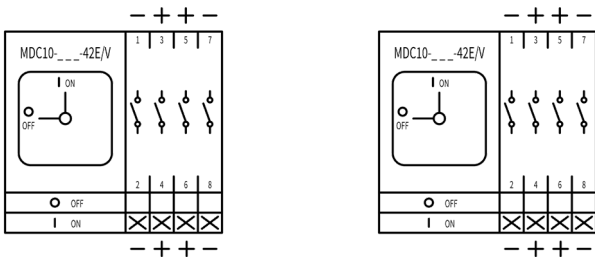

MDC1A 045-600-6 E IEC

MDC1A 045-600-6 V IEC

MDC1A 040-1000-8 E/V IEC UL

MDC10-040-1000-32 E/V IEC

ESQUEMA DE CONTACTOS 2-MPPTS CONTACT DIAGRAMS 2-MPPTS

Switch to Quality!

MDC10-040-1000-4 E/V IEC MDC10-040-1000-4 E/V UL

MDC10-040-1000-42 E/V IEC MDC10-040-1000-42 E/V UL

MDC10-040-1000-62 E/V IEC

E-Variante = Montaje frontal / E-variant = Front mounting

V-Variante = Montaje fondo armario / V-variant = Base mounting

Interruptores On-Off
On-Off switches