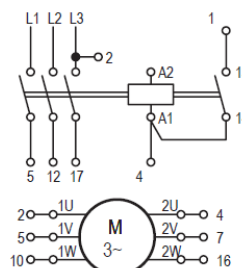

Contact_diagrams_multispeed_MN
Version: 01.01.2021

Contact diagrams series MN multi-speed switches

- X Contact closed
- Spring loaded switch
- * Contact closed without interruption

Subject to change without notice, errors and errata excepted.

Contact_diagrams_multispeed_MN
Version: 01.01.2021

Contact diagrams series MN multi-speed switches

Subject to change without notice, errors and errata excepted.