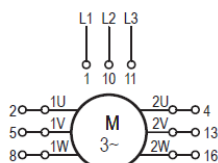

Contact_diagrams_multispeed_MN
Version: 01.01.2021

Contact diagrams series MN multi-speed switches

- X Contact closed
- Spring loaded switch
- * Contact closed without interruption

Subject to change without notice, errors and errata excepted.

Contact_diagrams_multispeed_MN
Version: 01.01.2021

Contact diagrams series MN multi-speed switches

Subject to change without notice, errors and errata excepted.