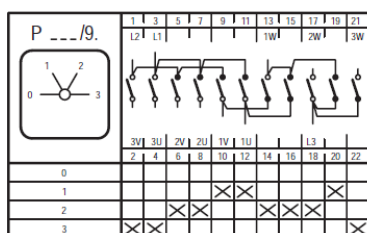

Contact_diagrams_multispeed_MN
Version: 01.01.2021

Contact diagrams series MN multi-speed switches

- X Contact closed
- Spring loaded switch
- * Contact closed without interruption

Subject to change without notice, errors and errata excepted.

Contact_diagrams_multispeed_MN
Version: 01.01.2021

Contact diagrams series MN multi-speed switches

Subject to change without notice, errors and errata excepted.