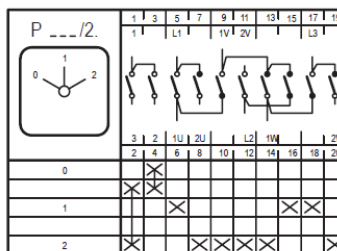

Contact_diagrams_multispeed_MN
Version: 01.01.2021

Contact diagrams series MN multi-speed switches

- X Contact closed
- Spring loaded switch
- * Contact closed without interruption

Subject to change without notice, errors and errata excepted.

Contact_diagrams_multispeed_MN
Version: 01.01.2021

Contact diagrams series MN multi-speed switches

Subject to change without notice, errors and errata excepted.