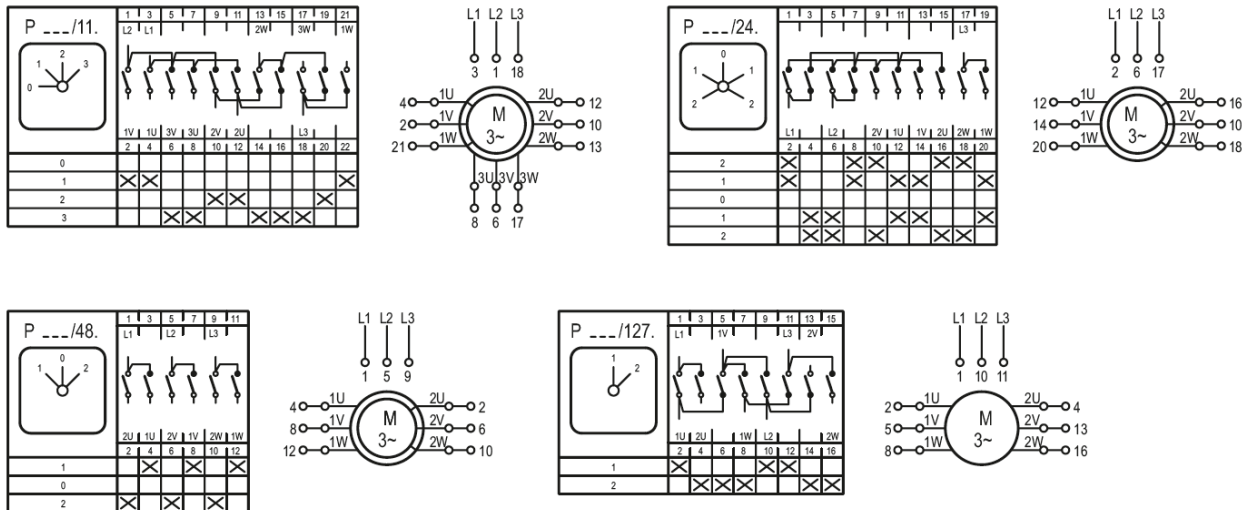

Contact_diagrams_multispeed_MN
Version: 01.01.2021

Contact diagrams series MN multi-speed switches

- X Contact closed
- Spring loaded switch
- * Contact closed without interruption

Subject to change without notice, errors and errata excepted.

Contact_diagrams_multispeed_MN
Version: 01.01.2021

Contact diagrams series MN multi-speed switches

Subject to change without notice, errors and errata excepted.