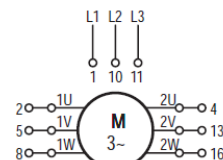

Contact_diagrams_multispeed_MN
Version: 01.01.2021

Contact diagrams series MN multi-speed switches

- X Contact closed
- Spring loaded switch
- * Contact closed without interruption

Subject to change without notice, errors and errata excepted.

Contact_diagrams_multispeed_MN
Version: 01.01.2021

Contact diagrams series MN multi-speed switches

Subject to change without notice, errors and errata excepted.