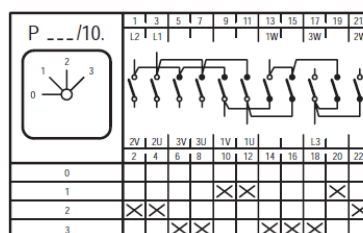

Contact_diagrams_multispeed_MN
Version: 01.01.2021

Contact diagrams series MN multi-speed switches

- X Contact closed
- Spring loaded switch
- * Contact closed without interruption

Subject to change without notice, errors and errata excepted.

Contact_diagrams_multispeed_MN
Version: 01.01.2021

Contact diagrams series MN multi-speed switches

Subject to change without notice, errors and errata excepted.