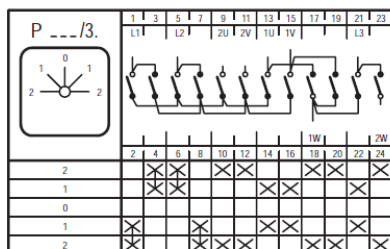

Contact_diagrams_multispeed_MN
Version: 01.01.2021

Contact diagrams series MN multi-speed switches

- X Contact closed
- Spring loaded switch
- * Contact closed without interruption

Subject to change without notice, errors and errata excepted.

Contact_diagrams_multispeed_MN
Version: 01.01.2021

Contact diagrams series MN multi-speed switches

Subject to change without notice, errors and errata excepted.