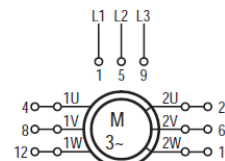

Contact_diagrams_multispeed_MN
Version: 01.01.2021

Contact diagrams series MN multi-speed switches

- X Contact closed
- Spring loaded switch
- * Contact closed without interruption

Subject to change without notice, errors and errata excepted.

Contact_diagrams_multispeed_MN
Version: 01.01.2021

Contact diagrams series MN multi-speed switches

Subject to change without notice, errors and errata excepted.