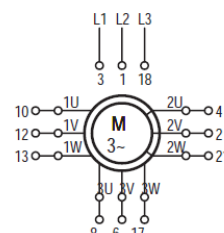

Contact_diagrams_multispeed_MN
Version: 01.01.2021

Contact diagrams series MN multi-speed switches

- X Contact closed
- Spring loaded switch
- * Contact closed without interruption

Subject to change without notice, errors and errata excepted.

Contact_diagrams_multispeed_MN
Version: 01.01.2021

Contact diagrams series MN multi-speed switches

Subject to change without notice, errors and errata excepted.