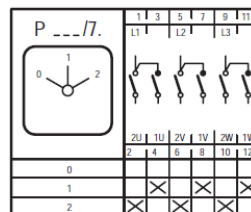

Contact_diagrams_multispeed_MN
Version: 01.01.2021

Contact diagrams series MN multi-speed switches

- X Contact closed
- Spring loaded switch
- * Contact closed without interruption

Subject to change without notice, errors and errata excepted.

Contact_diagrams_multispeed_MN
Version: 01.01.2021

Contact diagrams series MN multi-speed switches

Subject to change without notice, errors and errata excepted.