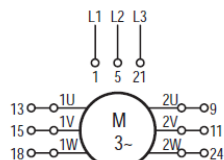

Contact_diagrams_multispeed_MN
Version: 01.01.2021

Contact diagrams series MN multi-speed switches

- X Contact closed
- Spring loaded switch
- * Contact closed without interruption

Subject to change without notice, errors and errata excepted.

Contact_diagrams_multispeed_MN
Version: 01.01.2021

Contact diagrams series MN multi-speed switches

Subject to change without notice, errors and errata excepted.