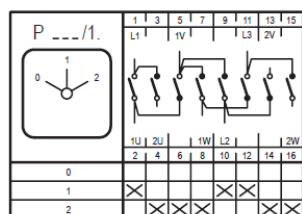

Contact_diagrams_multispeed_MN
Version: 01.01.2021

Contact diagrams series MN multi-speed switches

- X Contact closed
- Spring loaded switch
- * Contact closed without interruption

Subject to change without notice, errors and errata excepted.

Contact_diagrams_multispeed_MN
Version: 01.01.2021

Contact diagrams series MN multi-speed switches

Subject to change without notice, errors and errata excepted.