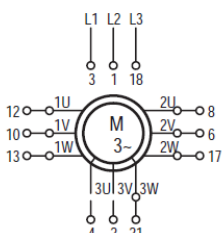

Contact_diagrams_multispeed_MN
Version: 01.01.2021

Contact diagrams series MN multi-speed switches

- X Contact closed
- Spring loaded switch
- * Contact closed without interruption

Subject to change without notice, errors and errata excepted.

Contact_diagrams_multispeed_MN
Version: 01.01.2021

Contact diagrams series MN multi-speed switches

Subject to change without notice, errors and errata excepted.