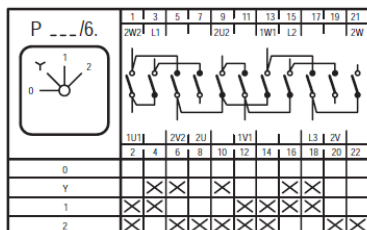

Contact_diagrams_multispeed_MN
Version: 01.01.2021

Contact diagrams series MN multi-speed switches

- X Contact closed
- Spring loaded switch
- * Contact closed without interruption

Subject to change without notice, errors and errata excepted.

Contact_diagrams_multispeed_MN
Version: 01.01.2021

Contact diagrams series MN multi-speed switches

Subject to change without notice, errors and errata excepted.