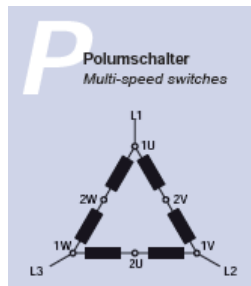

Contact_diagrams_multispeed_MN
Version: 01.01.2021

Contact diagrams series MN multi-speed switches

- X Contact closed
- Spring loaded switch
- * Contact closed without interruption

Subject to change without notice, errors and errata excepted.

Contact_diagrams_multispeed_MN
Version: 01.01.2021

Contact diagrams series MN multi-speed switches

Subject to change without notice, errors and errata excepted.