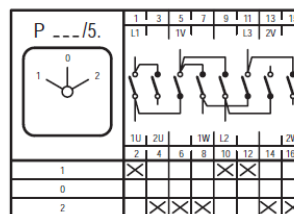

Contact_diagrams_multispeed_MN
Version: 01.01.2021

Contact diagrams series MN multi-speed switches

- X Contact closed
- Spring loaded switch
- * Contact closed without interruption

Subject to change without notice, errors and errata excepted.

Contact_diagrams_multispeed_MN
Version: 01.01.2021

Contact diagrams series MN multi-speed switches

Subject to change without notice, errors and errata excepted.