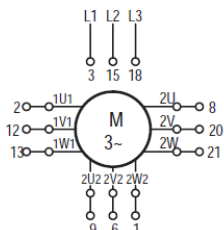

Contact_diagrams_multispeed_MN
Version: 01.01.2021

Contact diagrams series MN multi-speed switches

- X Contact closed
- Spring loaded switch
- * Contact closed without interruption

Subject to change without notice, errors and errata excepted.

Contact_diagrams_multispeed_MN
Version: 01.01.2021

Contact diagrams series MN multi-speed switches

Subject to change without notice, errors and errata excepted.