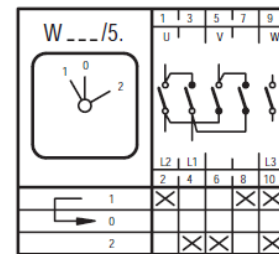

Contact_diagrams_reversing_MN
Version: 01.01.2021

Contact diagrams series MN Reversing switches

- X Contact closed
- ☐ Spring loaded switch
- * Contact closed without interruption

Subject to change without notice, errors and errata excepted.