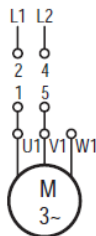

Contact_diagrams_reversing_MN
Version: 01.01.2021

Contact diagrams series MN Reversing switches

- X Contact closed
- ☐ Spring loaded switch
- * Contact closed without interruption

Subject to change without notice, errors and errata excepted.