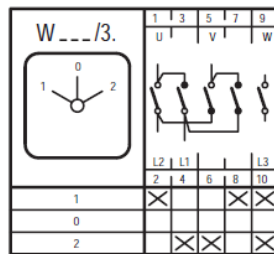

Contact_diagrams_reversing_MN
Version: 01.01.2021

Contact diagrams series MN Reversing switches

- X Contact closed
- ☐ Spring loaded switch
- * Contact closed without interruption

Subject to change without notice, errors and errata excepted.