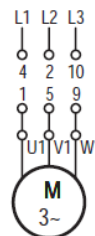

Contact_diagrams_reversing_MN
Version: 01.01.2021

Contact diagrams series MN Reversing switches

- X Contact closed
- ☐ Spring loaded switch
- * Contact closed without interruption

Subject to change without notice, errors and errata excepted.