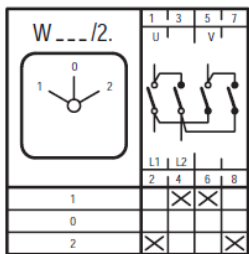

Contact_diagrams_reversing_MN
Version: 01.01.2021

Contact diagrams series MN Reversing switches

- X Contact closed
- ☐ Spring loaded switch
- * Contact closed without interruption

Subject to change without notice, errors and errata excepted.