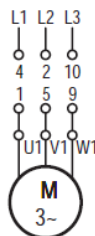

Contact_diagrams_reversing_MN
Version: 01.01.2021

Contact diagrams series MN Reversing switches

- X Contact closed
- ☐ Spring loaded switch
- * Contact closed without interruption

Subject to change without notice, errors and errata excepted.