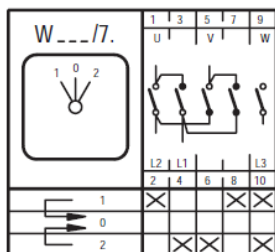

Contact_diagrams_reversing_MN
Version: 01.01.2021

Contact diagrams series MN Reversing switches

- X Contact closed
- ☐ Spring loaded switch
- * Contact closed without interruption

Subject to change without notice, errors and errata excepted.