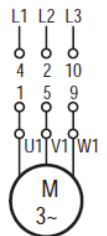

Contact_diagrams_reversing_MN
Version: 01.01.2021

Contact diagrams series MN Reversing switches

- X Contact closed
- ☐ Spring loaded switch
- * Contact closed without interruption

Subject to change without notice, errors and errata excepted.