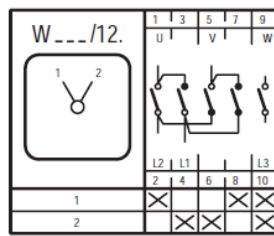

Contact_diagrams_reversing_MN
Version: 01.01.2021

Contact diagrams series MN Reversing switches

- X Contact closed
- ☐ Spring loaded switch
- * Contact closed without interruption

Subject to change without notice, errors and errata excepted.