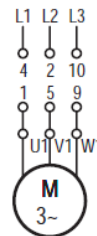

Contact_diagrams_reversing_MN
Version: 01.01.2021

Contact diagrams series MN Reversing switches

- X Contact closed
- ☐ Spring loaded switch
- * Contact closed without interruption

Subject to change without notice, errors and errata excepted.