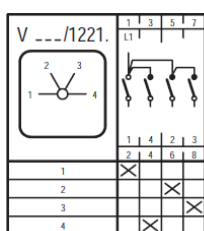

Contact_diagrams_step_MN
Version: 01.01.2021

Contact diagrams series MN Step switches

Subject to change without notice, errors and errata excepted.