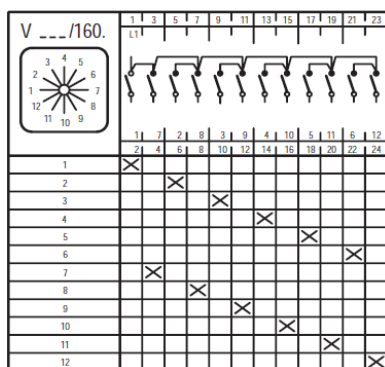

Contact_diagrams_step_MN
Version: 01.01.2021

Contact diagrams series MN Step switches

Subject to change without notice, errors and errata excepted.