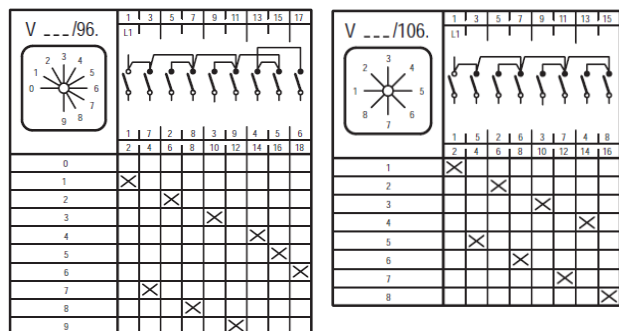

Contact_diagrams_step_MN
Version: 01.01.2021

Contact diagrams series MN Step switches

- X Contact closed
- Spring loaded switch
- Contact closed without interruption

Subject to change without notice, errors and errata excepted.