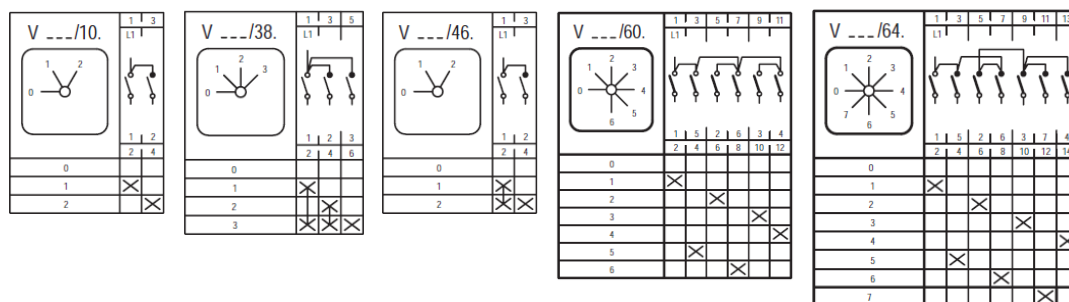

Contact_diagrams_step_MN
Version: 01.01.2021

Contact diagrams series MN Step switches

- X Contact closed
- Spring loaded switch
- Contact closed without interruption

Subject to change without notice, errors and errata excepted.

Contact_diagrams_step_MN
Version: 01.01.2021

Contact diagrams series MN Step switches

Subject to change without notice, errors and errata excepted.