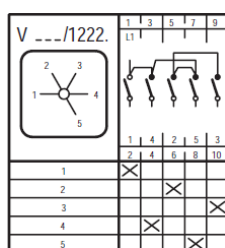

Contact_diagrams_step_MN
Version: 01.01.2021

Contact diagrams series MN Step switches

Subject to change without notice, errors and errata excepted.