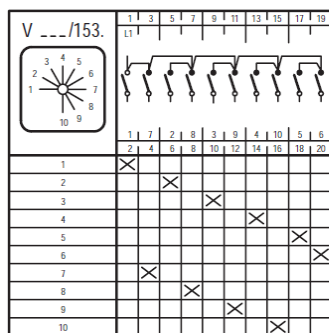

Contact_diagrams_step_MN
Version: 01.01.2021

Contact diagrams series MN Step switches

Subject to change without notice, errors and errata excepted.