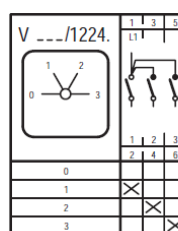

Contact_diagrams_step_MN
Version: 01.01.2021

Contact diagrams series MN Step switches

- X Contact closed
- Spring loaded switch
- Contact closed without interruption

Subject to change without notice, errors and errata excepted.

Contact_diagrams_step_MN
Version: 01.01.2021

Contact diagrams series MN Step switches

Subject to change without notice, errors and errata excepted.