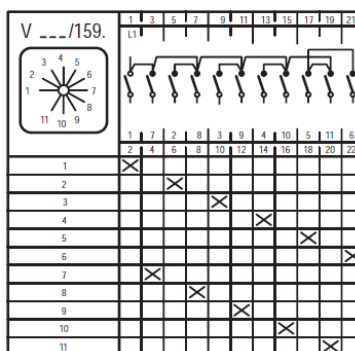

Contact_diagrams_step_MN
Version: 01.01.2021

Contact diagrams series MN Step switches

Subject to change without notice, errors and errata excepted.