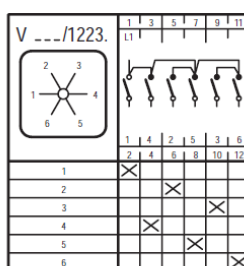

Contact_diagrams_step_MN
Version: 01.01.2021

Contact diagrams series MN Step switches

Subject to change without notice, errors and errata excepted.