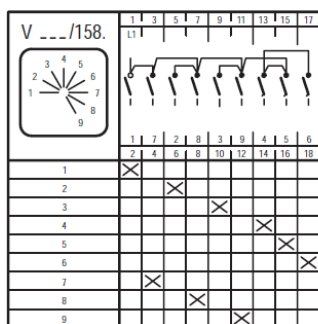

Contact_diagrams_step_MN
Version: 01.01.2021

Contact diagrams series MN Step switches

Subject to change without notice, errors and errata excepted.