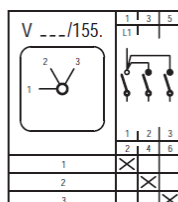

Contact_diagrams_step_MN
Version: 01.01.2021

Contact diagrams series MN Step switches

Subject to change without notice, errors and errata excepted.