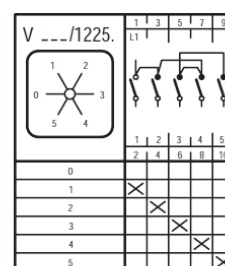

Contact_diagrams_step_MN
Version: 01.01.2021

Contact diagrams series MN Step switches

Subject to change without notice, errors and errata excepted.