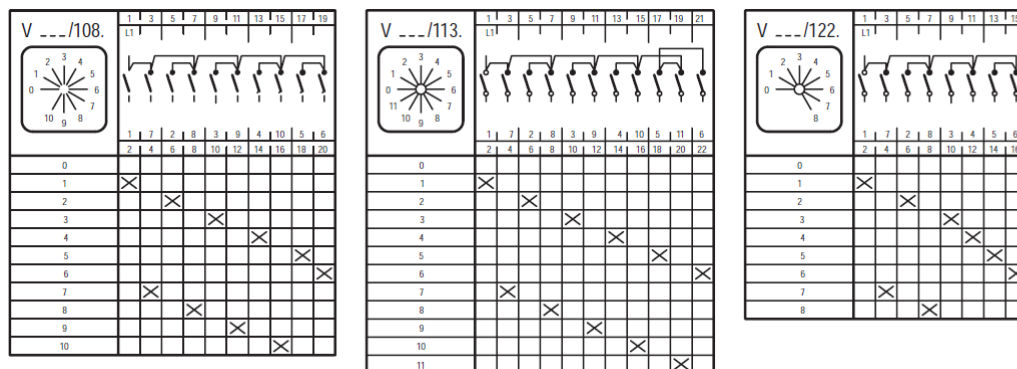

Contact_diagrams_step_MN
Version: 01.01.2021

Contact diagrams series MN Step switches

- X Contact closed
- Spring loaded switch
- Contact closed without interruption

Subject to change without notice, errors and errata excepted.