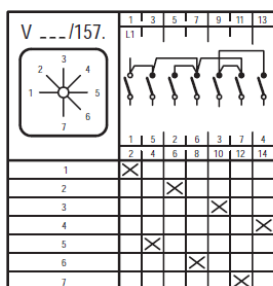

Contact_diagrams_step_MN
Version: 01.01.2021

Contact diagrams series MN Step switches

Subject to change without notice, errors and errata excepted.